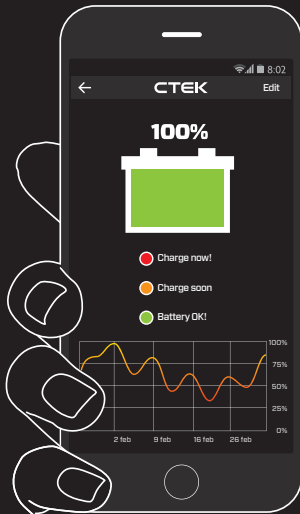

BATTERY SENSE

SMART BATTERY HEALTH MONITOR

Prevent breakdowns. Easily track the health of your battery with this unique Bluetooth enabled smart tracking device. It's easy to install and data is delivered through free to download iPhone or Android App.

For more info visit
WWW.CTEK.COM

Download on the
App Store

ANDROID APP ON
Google play

CTEK | MAXIMIZING
BATTERY
PERFORMANCE

BATTERY SENSE

SMART BATTERY HEALTH MONITOR

Take control of your battery's health. Simply connect the Battery Sense monitor and download the free App.

MAIN FEATURES

- SUITABLE FOR ALL CAR, MOTORCYCLE ETC. ENGINE STARTER BATTERIES 4.5AH OR OVER.
- CONTINUOUSLY MEASURES THE BATTERY TO PROVIDE INFORMATION ABOUT BATTERY HEALTH.
- SYNC STATS AUTOMATICALLY VIA BLUETOOTH TO YOUR MOBILE PHONE.
- SYNC MULTIPLE BATTERY SENSE MONITORS TO YOUR PHONE.
- SIMPLE TO UNDERSTAND CONDITION REPORT ON YOUR VEHICLE'S BATTERY.
- STORES UP TO THREE MONTHS OF DATA.
- NOTIFICATIONS IF BATTERY'S STATE OF CHARGE FALLS TO A CRITICAL LEVEL OR IF MEASUREMENTS NOT TAKEN FOR SEVEN DAYS.
- 2-YEAR WARRANTY.